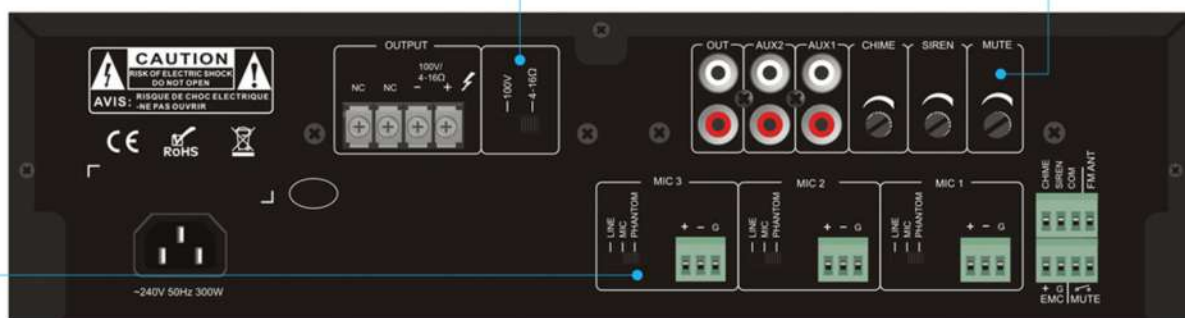

SOFT TO MID-BASS  
MUSIC  
&  
ANNOUNCEMENT

**10 YEARS**  
WARRANTY  
PROMISED BY MINKEZ®

CHIME BUTTON FOR ANNOUNCEMENT

SIREN BUTTON FOR EVACUATION

ONE BUTTON TO SWITCH 100V / OHM

TURN OFF MIC 1 PRIORITY

PHANTOM POWER 48V