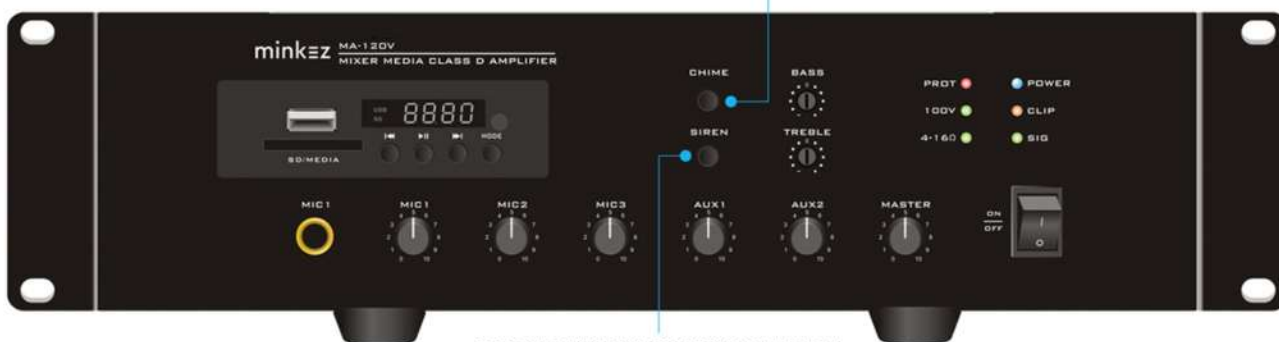

SOFT TO MID-BASS  
MUSIC  
&  
ANNOUNCEMENT

**10 YEARS**  
WARRANTY  
PROMISED BY MINKEZ®

CHIME BUTTON FOR ANNOUNCEMENT

SIREN BUTTON FOR EVACUATION

ONE BUTTON TO SWITCH 100V / OHM

TURN OFF MIC 1 PRIORITY

PHANTOM POWER 48V