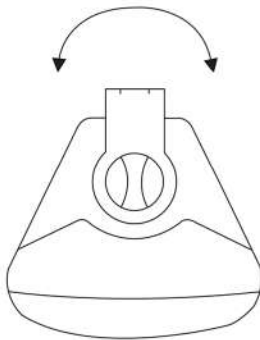

minkeZ

5" + 1.5" 30W 2-WAY PASSIVE SPEAKER

MWS-530V

MWS-530V-W

10 YEARS
WARRANTY
PROMISED BY MINKEZ

BASS reflex

DIMENSION

185mm

186mm

243mm

Model	MWS-530V / MWS-530V-W
Power Taps @100V	3.75W, 7.5W, 15W, 30W
Power Taps @70V	1.9W, 3.75W, 7.5W, 15W, 30W
Transformer Impedance	2.6K Ω /1.3K Ω /670 Ω /330 Ω /165 Ω
Input	70V/100V/8 Ω
SPL(1W/1M)	92dB
Max. SPL (Rated W/1M)	107dB
Frequency Response (-10dB)	125-18KHz
Finish	Baffle: ABS, Black/White Grille: Steel, Black/White
Speaker Driver	5" x 1" 1.5" x 1"
Dimensions	243 x 185 x 186mm
Weight	2.7kg
Mounting	With mounting bracket fixed by screw